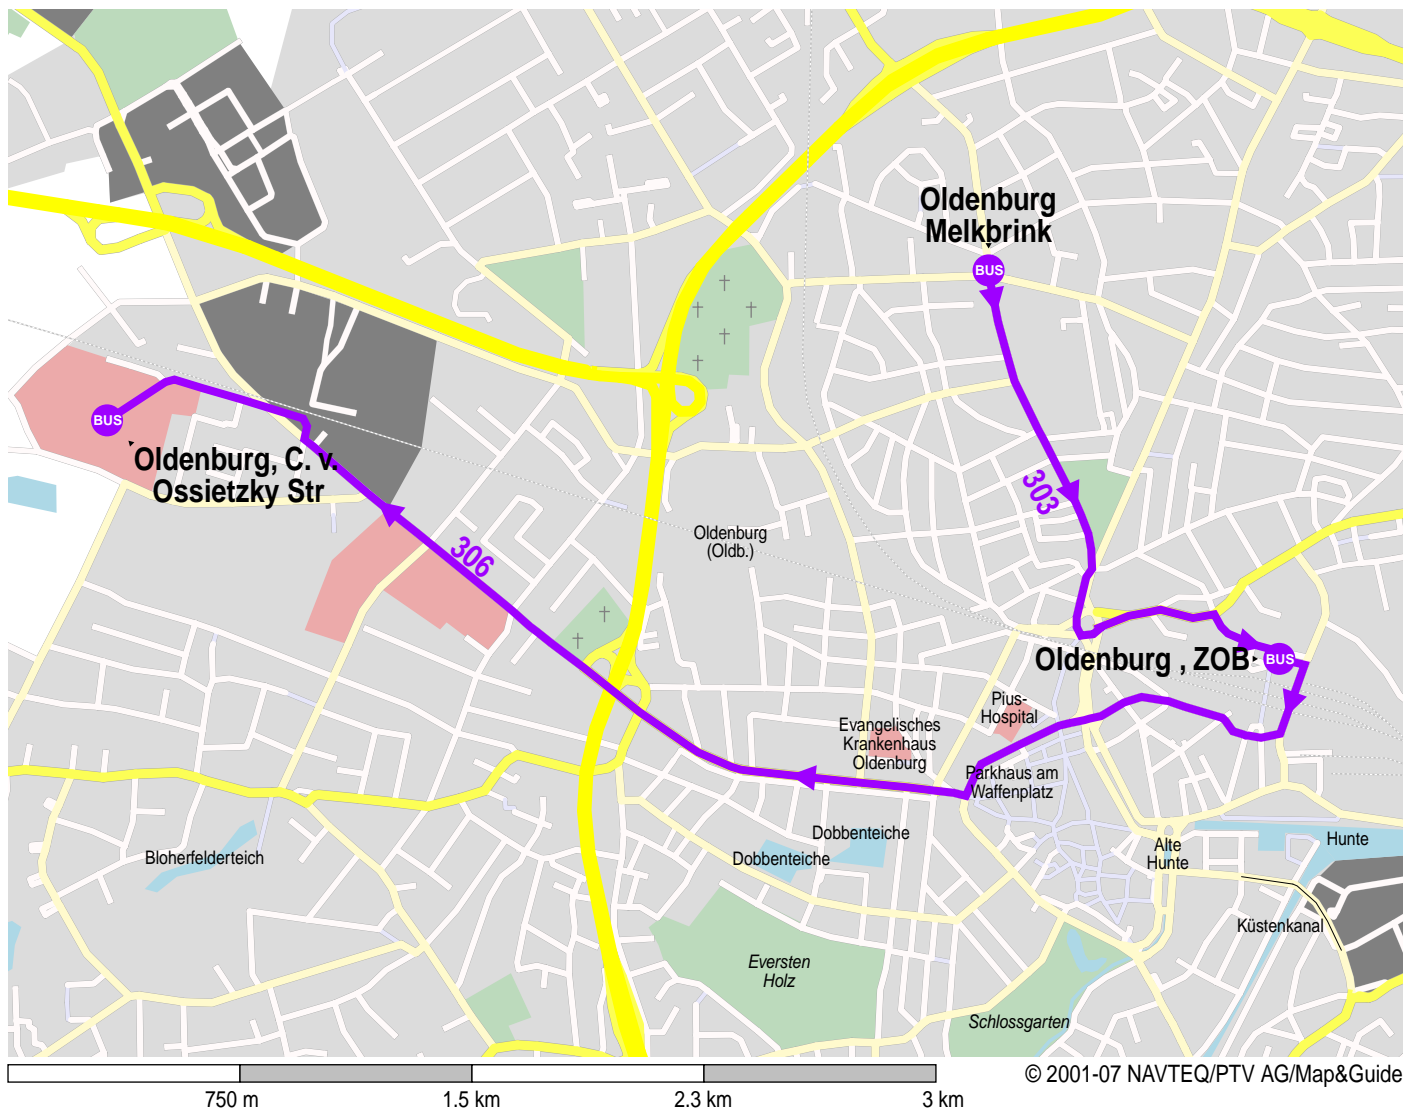

Weg von Oldenburg, Melkbrink nach Oldenburg, C. v. Ossietzky Str

— Fußweg  Bus
— Stadtbus

- 1  Bus 303 Oldenburg, Melkbrink Oldenburg , ZOB Bstg. B
- 2  Bus 306 Oldenburg , ZOB Bstg. A Oldenburg, C. v. Ossietzky Str

Hotel "Best Western Hotel Heide", Melkbrink 49-52, 26121 Oldenburg
(Bus stop "Melkbrink")