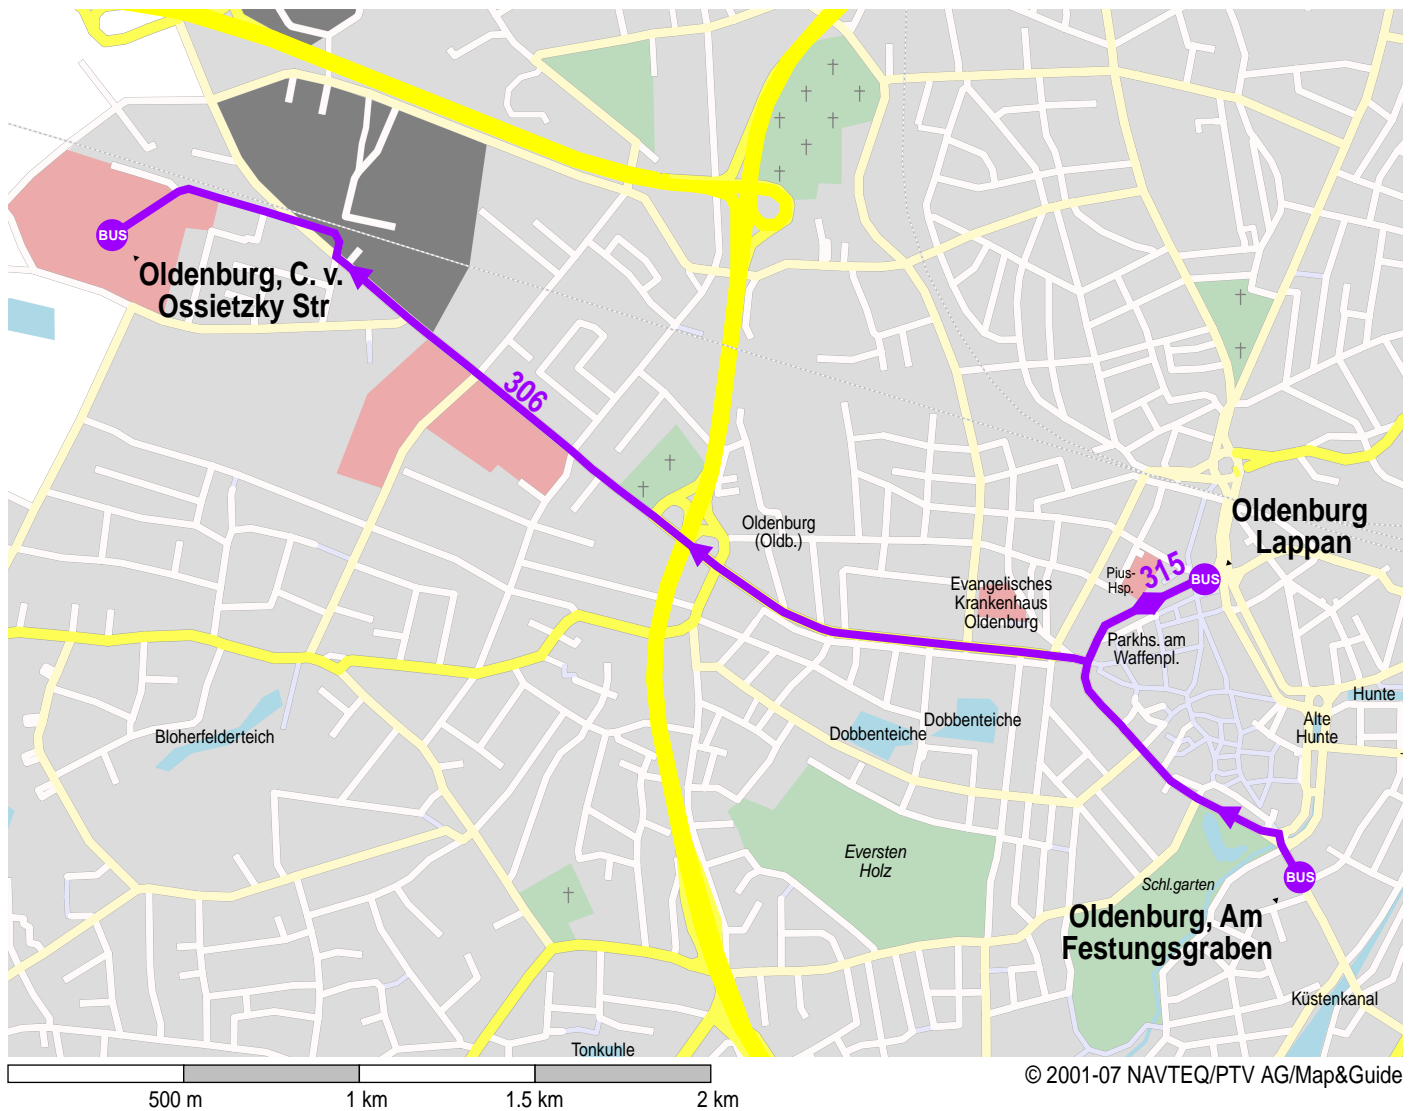

Weg von Oldenburg, Am Festungsgraben nach Oldenburg, C. v. Ossietzky Str

— Fußweg  Bus
— Stadtbus

- | | | | |
|-----|---|--------------------------------------|--------------------------------|
| 1.1 |  | Bus 315 Oldenburg, Am Festungsgraben | Oldenburg, Lappan Bstg. A |
| 1.2 |  | Fußweg Oldenburg, Lappan Bstg. A | Oldenburg, Lappan Bstg. D |
| 2.1 |  | Bus 306 Oldenburg, Lappan Bstg. D | Oldenburg, C. v. Ossietzky Str |

Hotel Wieting, Damm 29, 26135 Oldenburg (Bus stop "Am Festungsgraben")